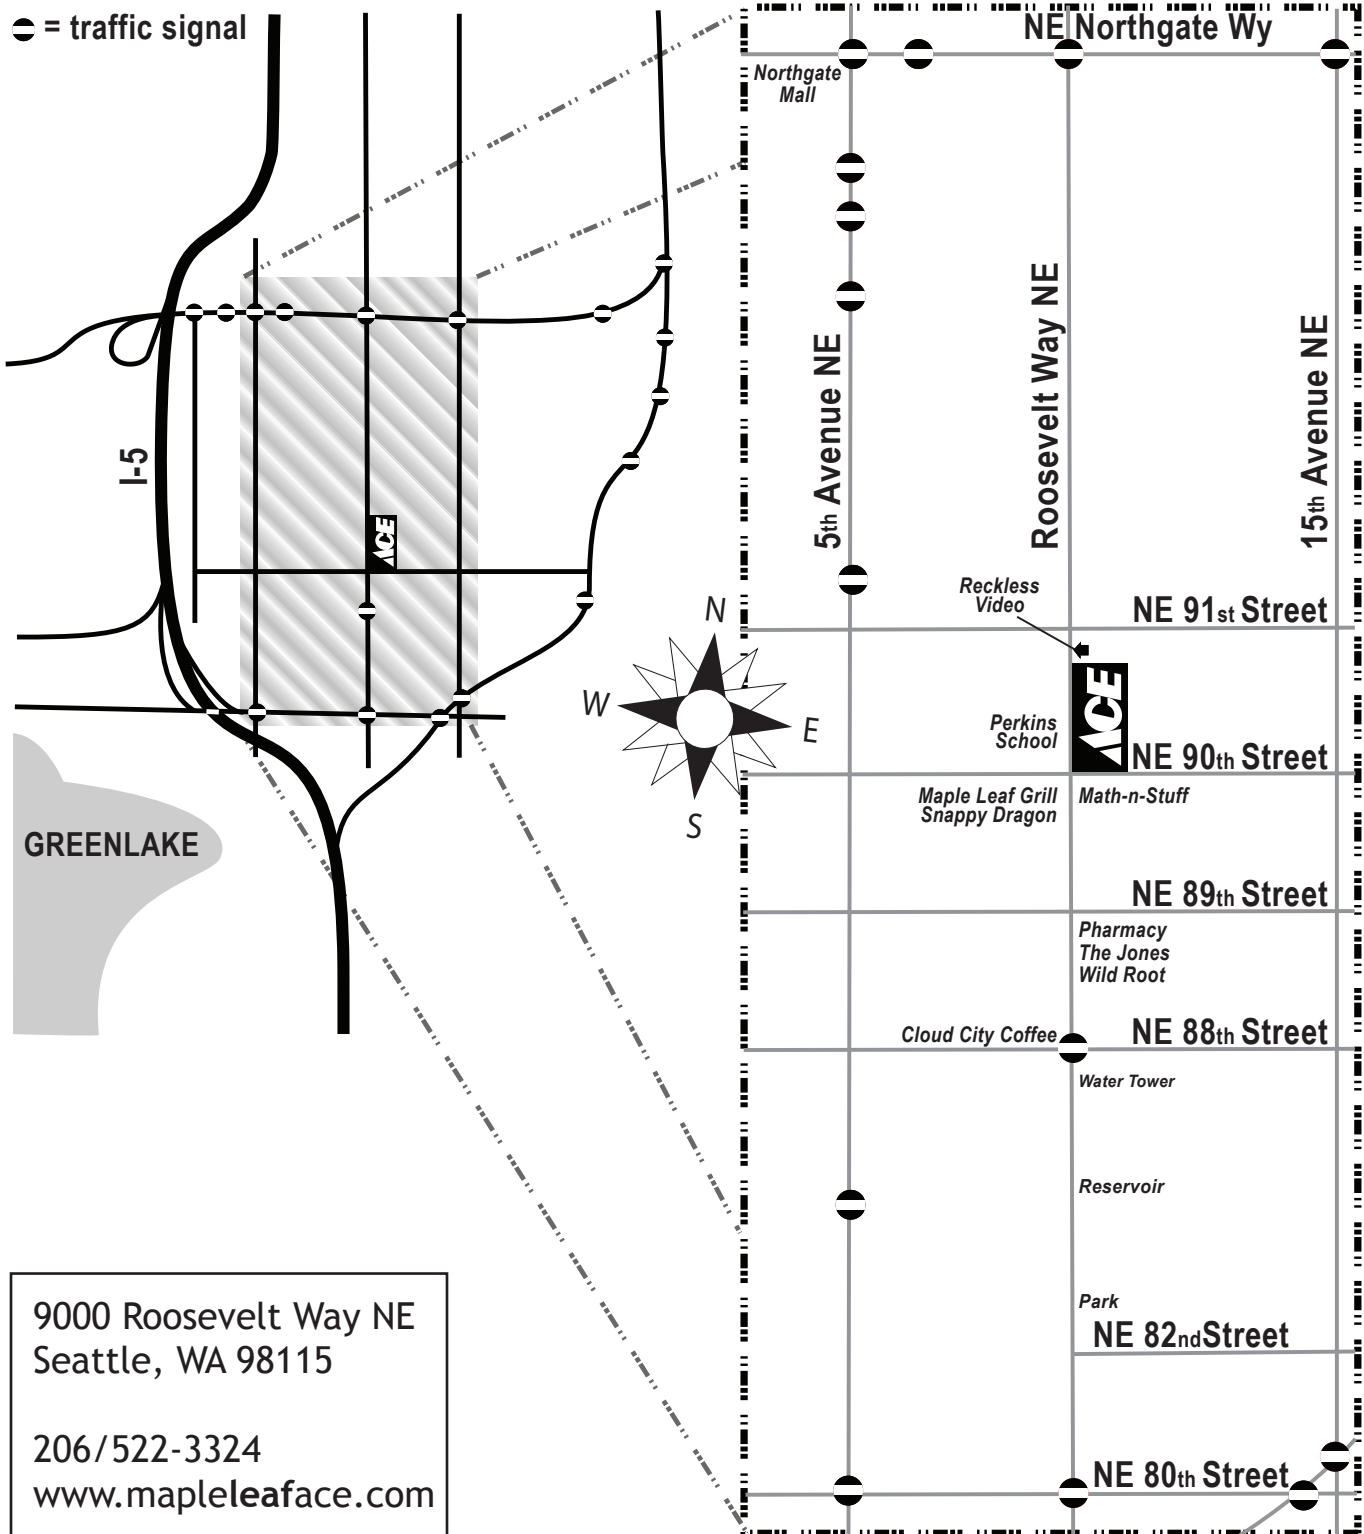

# Where is Maple Leaf Ace Hardware?

⦿ = traffic signal

9000 Roosevelt Way NE  
Seattle, WA 98115

206/522-3324  
[www.mapleleaface.com](http://www.mapleleaface.com)

Hours  
Daily 8<sup>am</sup> to 7<sup>pm</sup>  
Sunday 9<sup>am</sup> to 6<sup>pm</sup>